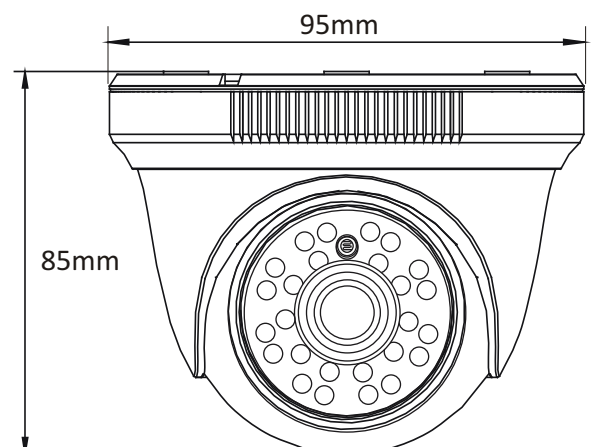

AVTRON

ATOM 700 TVL

AA-7033P-FSR2
IR Dome Camera

Superior Engineering Design & Sensational Image Quality

AA-7033P-FSR2 **IR Dome Camera**

Features :

- Indoor IR Dome CCTV Camera
- 1/3" Prop. Image Sensor
- High 700TV Lines Resolution
- High Intensity 24pcs IR LED Night Vision up to 20M
- 0 Lux Image Capturing at IR ON
- 3.6MM M12 IR Corrected Lens (Optional 6.0 MM)
- BLC, AES Auto Enabled
- Gain Control Auto Enabled
- ATW Auto Enabled
- Free Rotation Indoor Plastic Housing
- Supports 12V DC \pm 10% Power range with Low Power Consumption

Specifications :

| | | |
|----------------------------|--|---------------------------------|
| Model | AA-7033P-FSR2 | AA-7033N-FSR2 |
| Signal System | PAL | NTSC |
| CCD Type | 1/3" Prop. Image Sensor | |
| Scanning Frequency | PAL - H : 15.625 KHz V : 50 Hz | NTSC - H : 15.734 KHz V : 60 Hz |
| Effective Pixels | PAL -752(H) * 582(V) | NTSC - 768(H) * 494(V) |
| Horizontal Line Resolution | 700TVL | |
| Scanning Type | 2:1 Interlace | |
| S/N Ratio | more than 65dB | |
| Electronic Shutter | AES:1/50s-1/100,000s | AES: 1/60s-1/100,000s |
| Lens Type | 3.6MM M12 Lens | |
| Lux Level(illumination) | 0.5 Lux @ F 1.2 , 0 Lux with IR LED ON | |
| IR LED | 24Pcs IRLED, 0.5 ϕ | |
| IR Wave Length | 850~880nm Infrared | |
| IR Vision | 20M | |
| Gamma characteristics | 0.45 Default | |
| Gain Control | Auto Adjusted according to Lux Level(15dB to 30dB) | |
| White Balance | ATW | |
| Back Light Compensation | Auto | |
| Synchronous System | Internal Synchronization | |
| Video output | 1.0Vp-p,75 Ω , BNC Cable Connector | |
| Power Supply | DC 12V \pm 10%, DC Cable Connector | |
| Power Consumption | <260mA @ 12VDC | |
| Operating Temperature | -10 $^{\circ}$ C ~ + 50 $^{\circ}$ C | |
| Dimensions(WxDxH) | 95mm (W) x 85mm (H) | |
| Weight (g) | 158 g | |
| Enclosure | Plastic Dome Housing | |